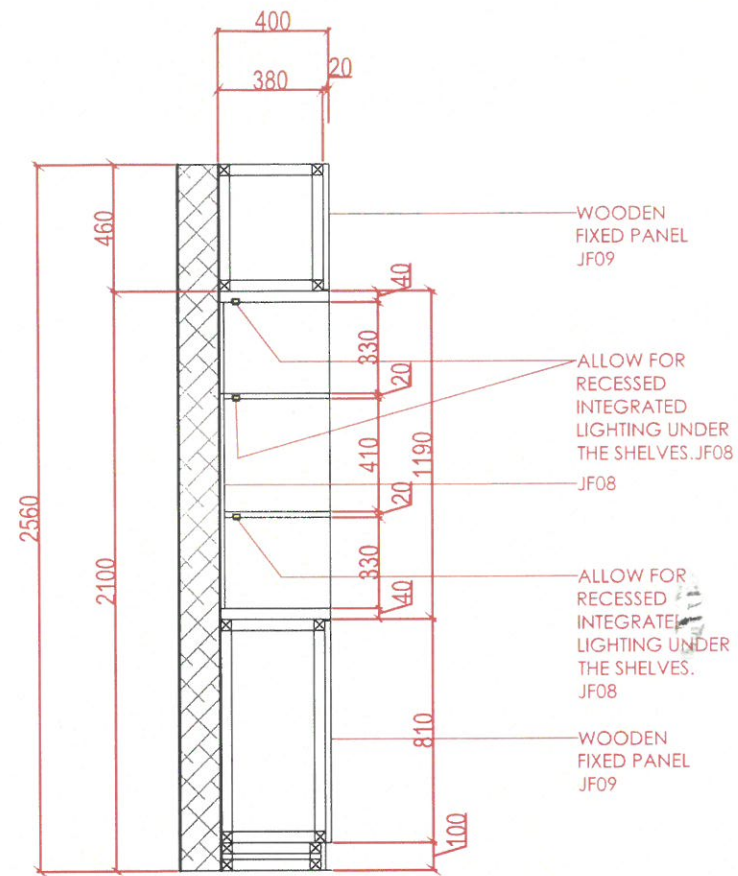

Floor Plan Details

SECTIONAL Details

Joinery
J03- Showcase Material
 ITEM C ON THE LIST
 QTY 1

FINISHES

JF09
 Colour:
 Colour to match White wall finish.

JF08
 Finish: H3359 ST32
 Light Natural Davenport Oak
 Laminate Finish

FRONT Elevation Details

Date	Description
DSD-V1-ID-2/10/2024	- REV1
DSD-V1-ID-9/11/2024	- REV2
DSD-V1-ID-5/12/2024	- REV3
DSD-V1-ID-16/1/2025	- REV4

FOR APPROVAL

Project No. : ---
 Scale : N/A
 Drawn by : OBJ
 Checked : OBJ
 Cad File : CAD_FILE

Sheet title
J03- Showcase Material
Floor Plan ,Elevation and Side Details

Dwg No.	No.
WS-DS-SD-TP-003	SHEET 1