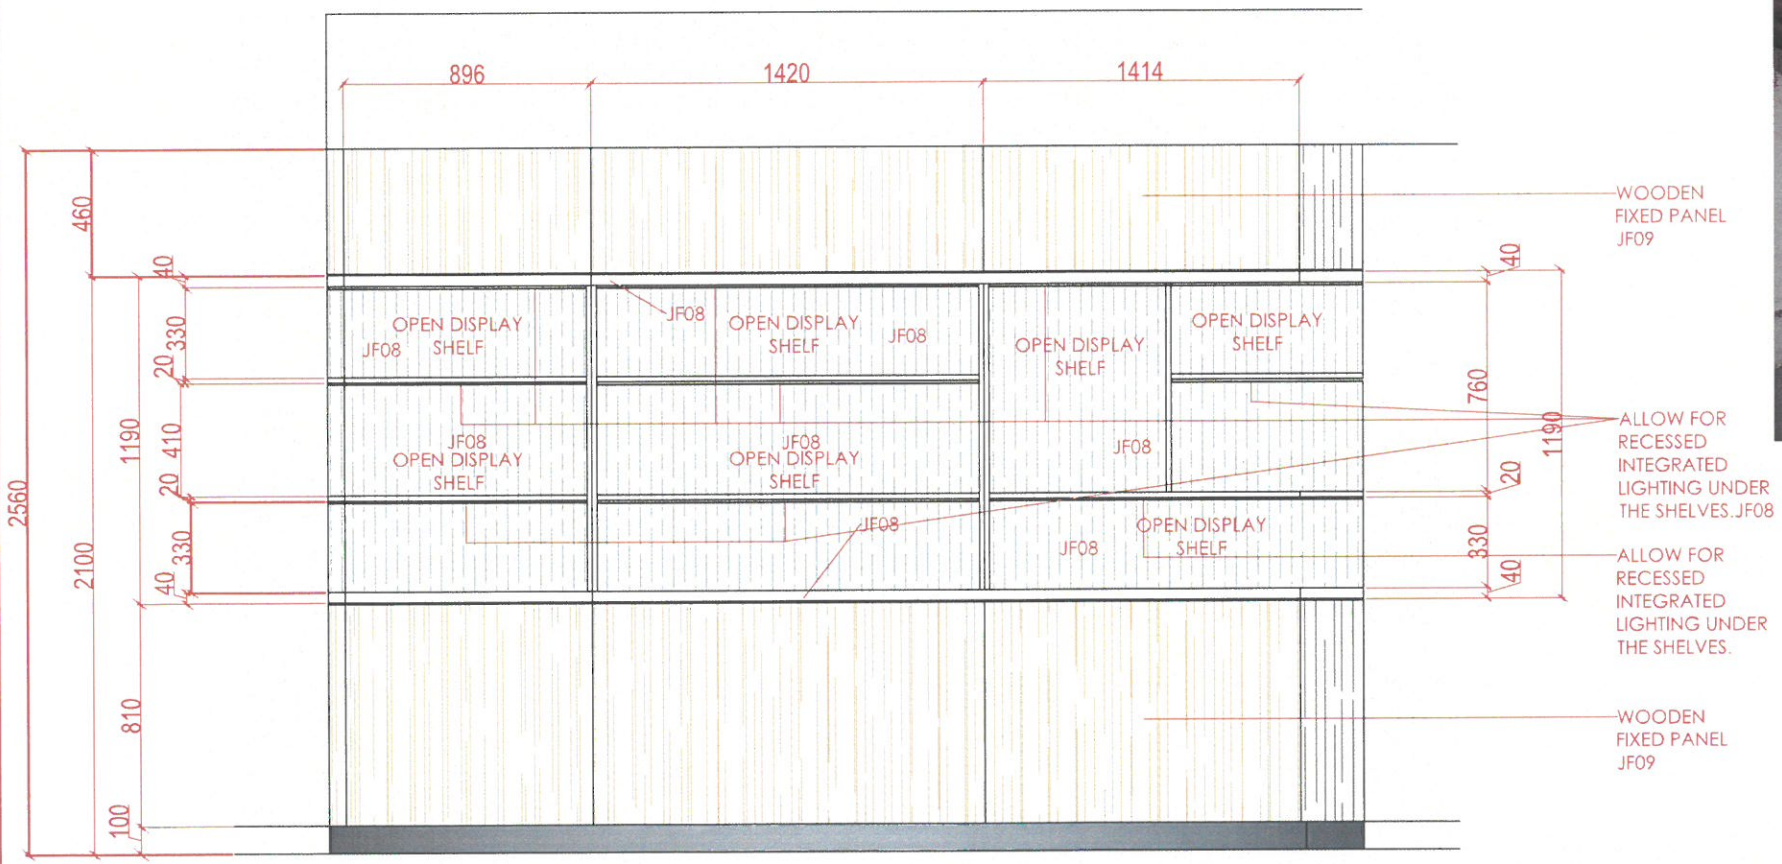

Floor Plan Details

SECTIONAL Details

Joinery
J03- Showcase Material
 ITEM C ON THE LIST
 QTY 1

FINISHES

JF09
 Colour:
 Colour to match White wall finish.

JF08
 Finish: H3359 ST32
 Light Natural Davenport Oak
 Laminate Finish

FRONT Elevation Details

Date	Description
DSD-V1-ID-2/10/2024	- REV1
DSD-V1-ID-9/11/2024	- REV2
DSD-V1-ID-5/12/2024	- REV3
DSD-V1-ID-16/1/2025	- REV4

FOR APPROVAL

Project No. : ---
 Scale : N/A
 Drawn by : OBJ
 Checked : OBJ
 Cad File : CAD_FILE

Sheet title
J03- Showcase Material
Floor Plan ,Elevation and Side Details

Dwg No.	No.
WS-DS-SD-TP-003	SHEET 1